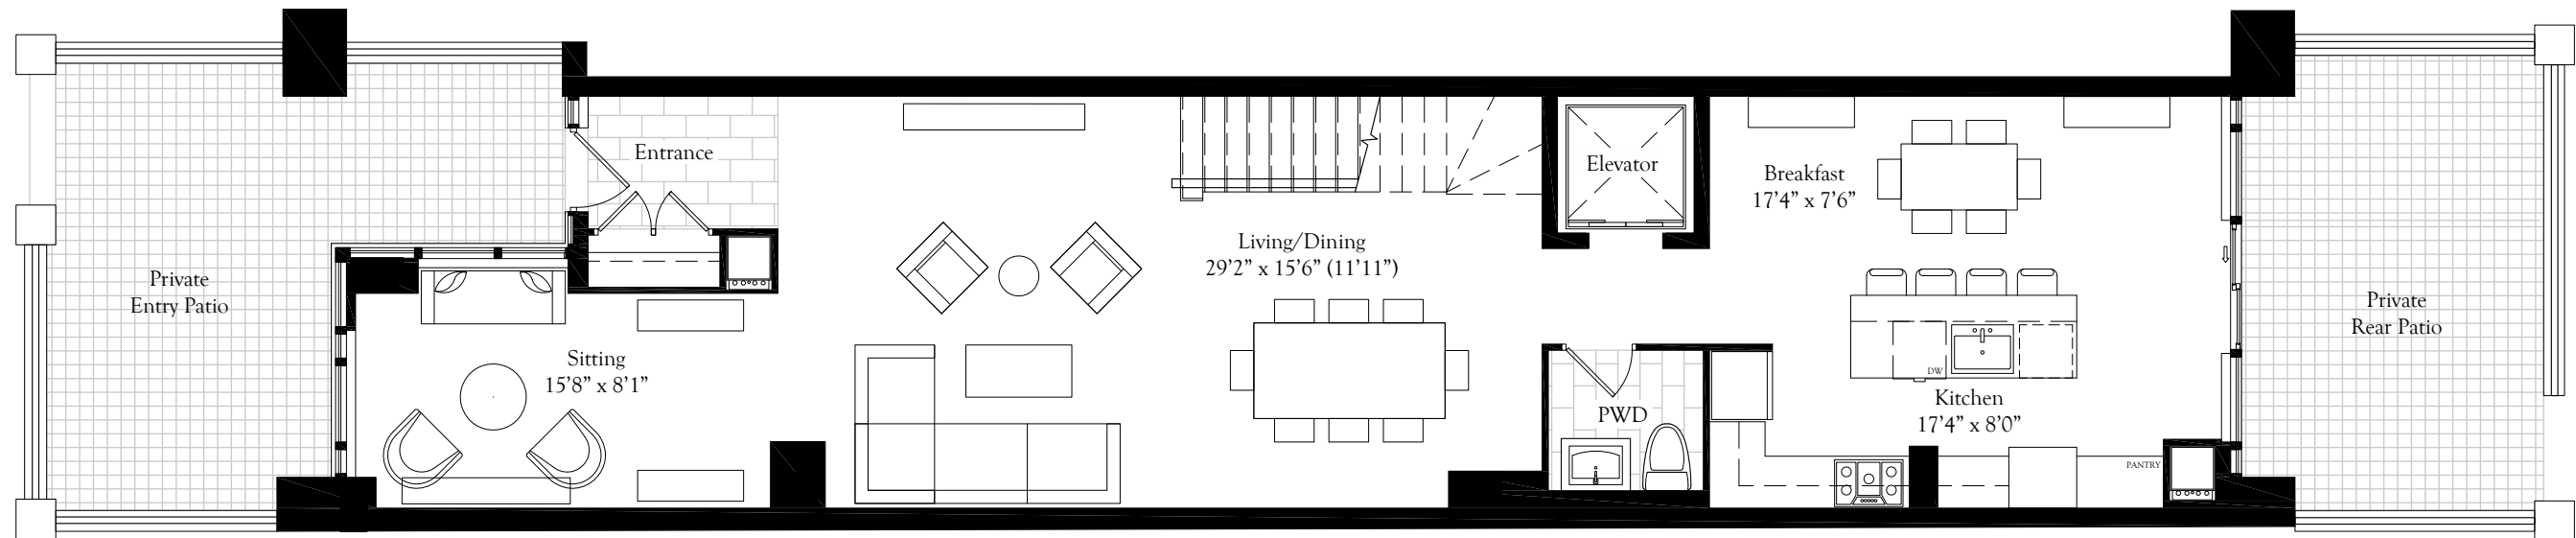

SECOND FLOOR

MAIN FLOOR

Brookdale
ON AVENUE ROAD

FLOORPLANS
Two Bedroom - 2,263 S.F.
Available Unit - 102